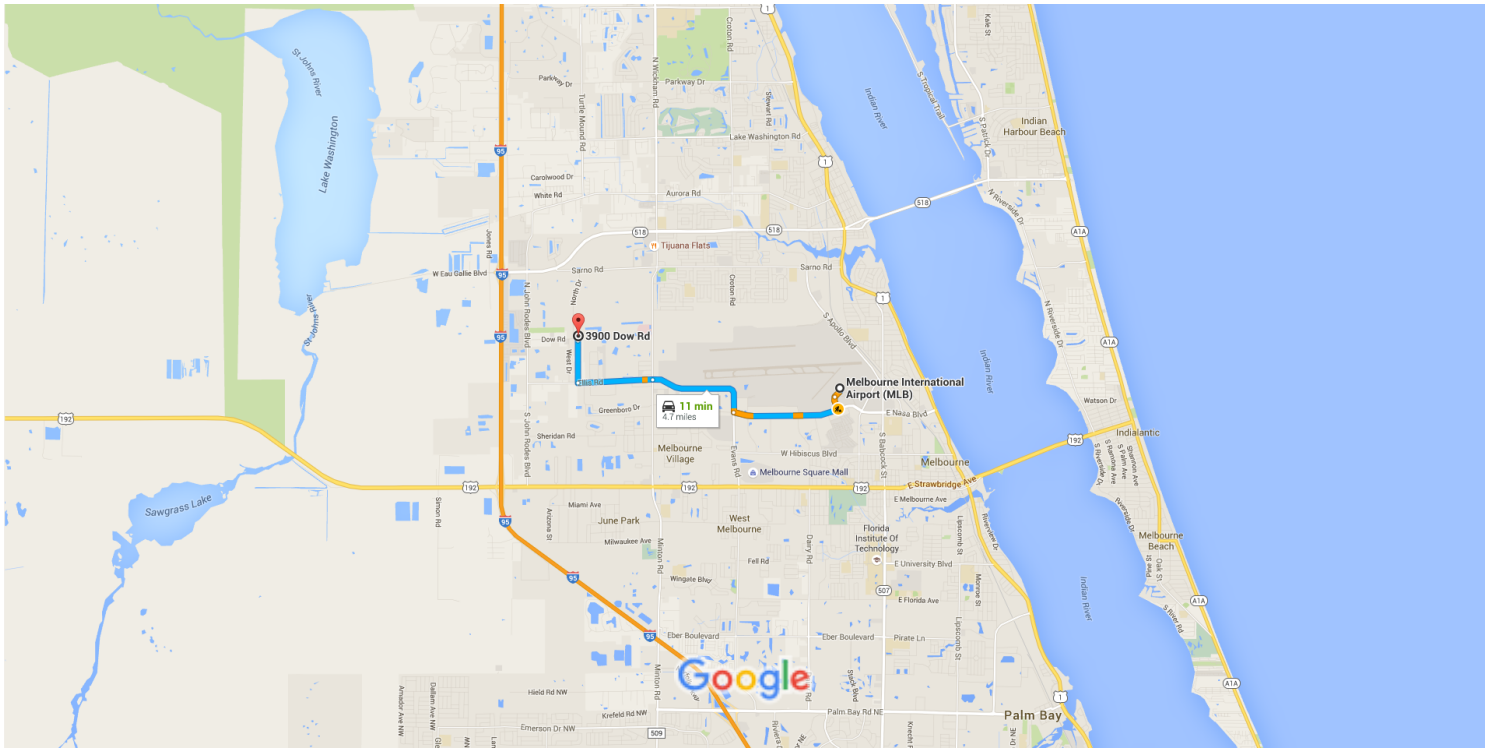

Melbourne International Airport (MLB) to 3900 Dow Rd, Melbourne, FL 32934 Drive 4.7 miles, 11 min

Map data ©2016 Google 1 mi

Melbourne International Airport (MLB)

1 Air Terminal Parkway, Melbourne, FL 32901

-  1. Head west on Air Terminal Pkwy toward Old 1st St

 0.1 mi
-  2. Continue onto Eddie Allen Rd

 0.2 mi
-  3. Turn right onto W NASA Blvd

 1.4 mi
-  4. Turn right to stay on W NASA Blvd

 1.4 mi
-  5. Continue onto Ellis Rd

 1.0 mi
-  6. Turn right onto East Dr

 0.6 mi
-  7. Continue onto Dow Rd

 148 ft

3900 Dow Rd

Melbourne, FL 32934

These directions are for planning purposes only. You may find that construction projects, traffic, weather, or other events may cause conditions to differ from the map results, and you should plan your route accordingly. You must obey all signs or notices regarding your route.

Google Maps